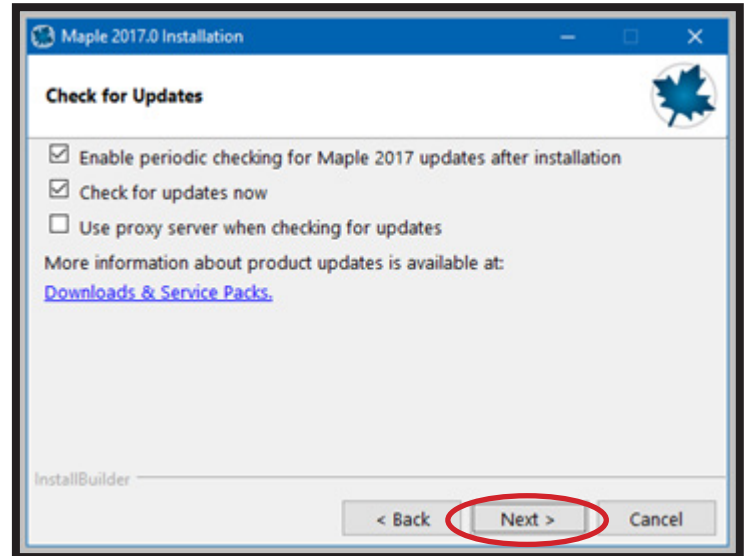

9. In the **Check for Updates** window, check the boxes next to **Enable periodic checking for Maple 2017 updates after installation** and **Check for updates now**. Click **Next**.