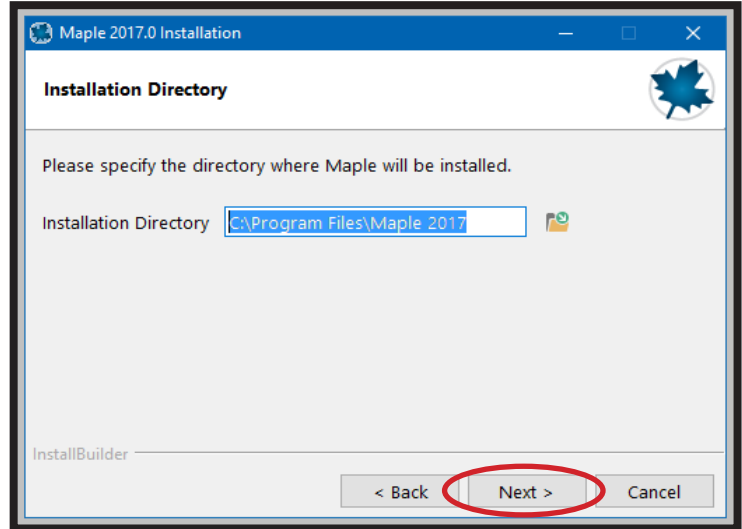

3. In the Installation Directory window, click Next.