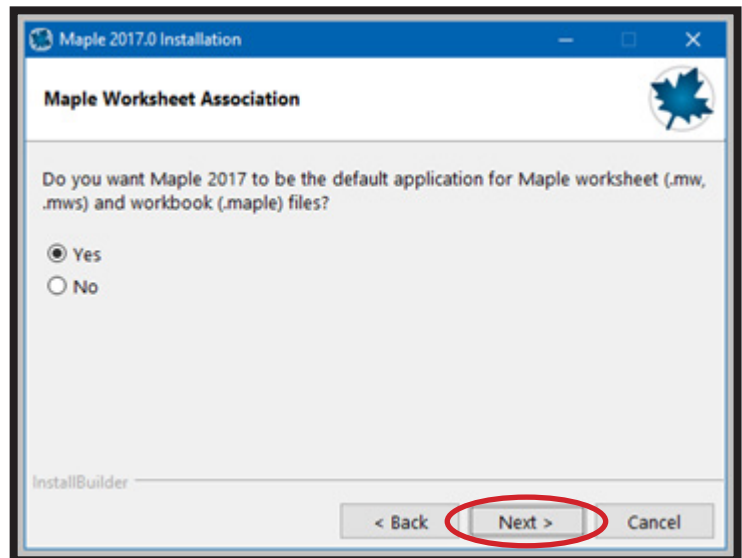

4. In the **Maple Worksheet Association** choose **Yes** or **No** to make Maple 2017 the default application for Maple worksheets and workbook files.