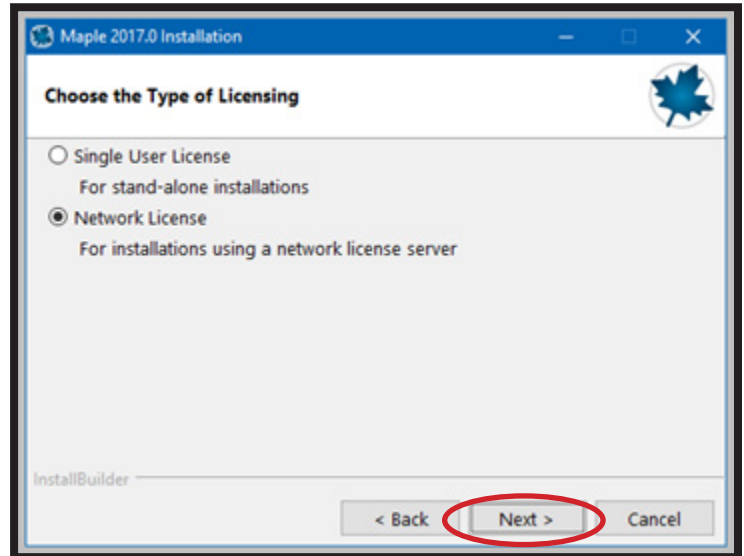

3. In the Installation Directory window, click Next.

4. In the **Maple Worksheet Association** choose **Yes** or **No** to make Maple 2017 the default application for Maple worksheets and workbook files.

5. In the **Install Desktop Shortcut** windows choose **Yes** or **No** next to **Do you wish to have a shortcut installed on your desktop?** and then click **Next**.

6. On **Choose the Type of Licensing** window choose **Network License** and click **Next**.