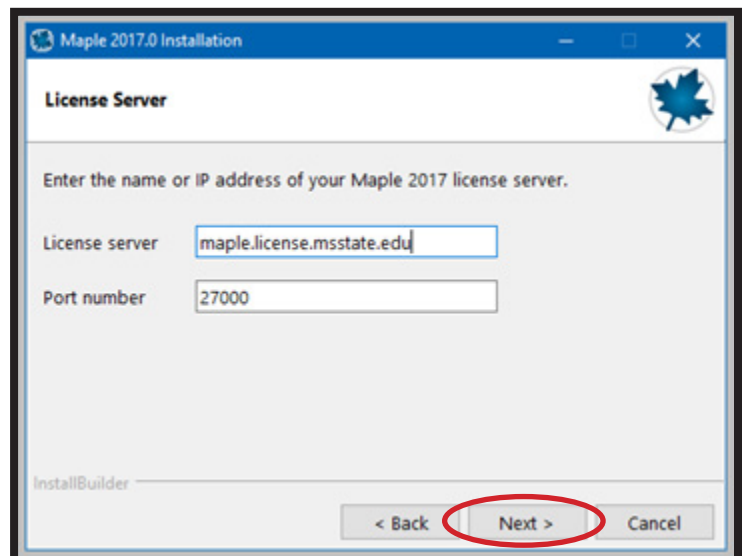

8. In the **License Server** window, enter the **License server** and **port number** from the Microsoft Word file located on the flash drive or in the document located with the software download. Click **Next**.