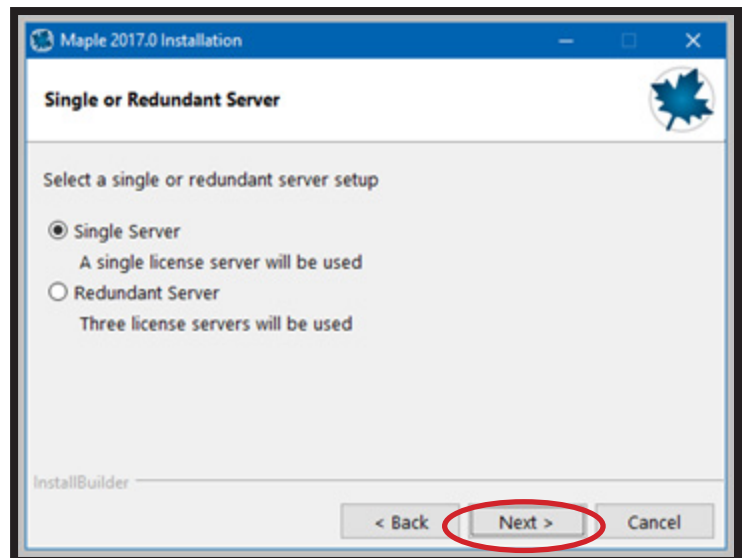

7. In the **Single or Redundant Server** window choose the radio button next to **Single Server**. Click **Next**.