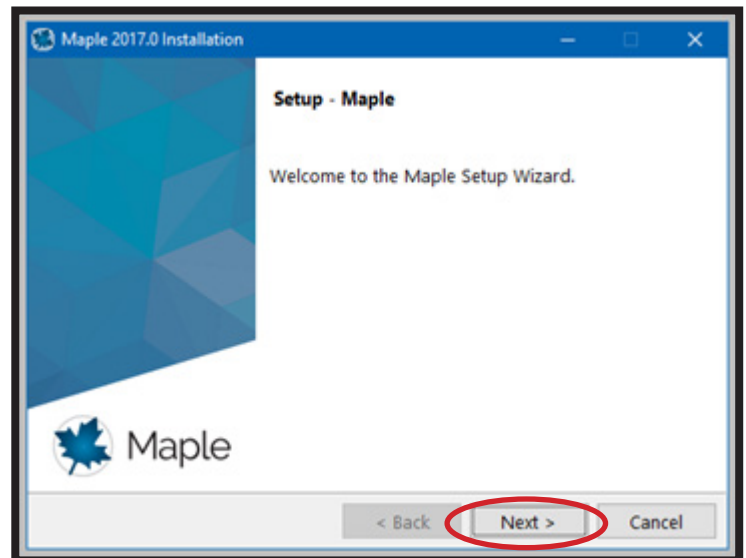

Installing Maple 2017 for Windows

Maple 2017 may be downloaded from the ITS Software Download page located at its.msstate.edu/software/downloads/ or pick up the media the ITS Help Desk in 108 Allen Hall.

1. To install **Maple 2017**, double-click the **Maple 2017 installer**.

In the **Setup** window, click **Next**.

2. In the License Agreement window, select the button next to I accept the agreement and click **Next**.