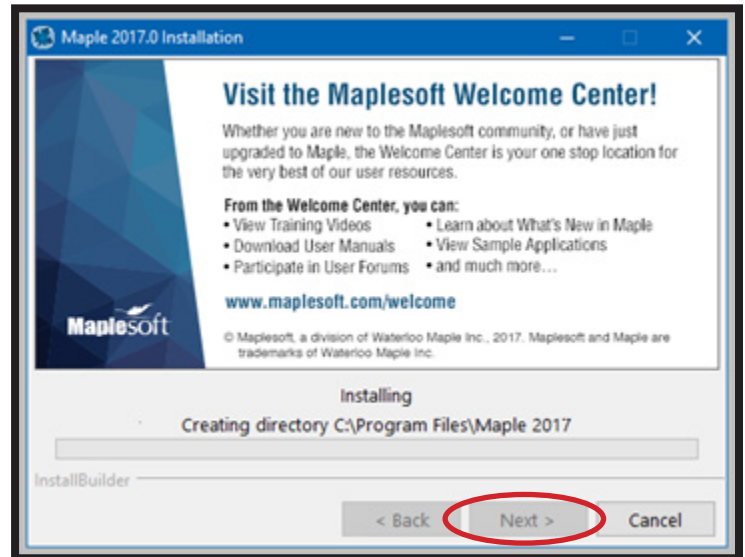

12. You should now see **Maple 2017** installing.