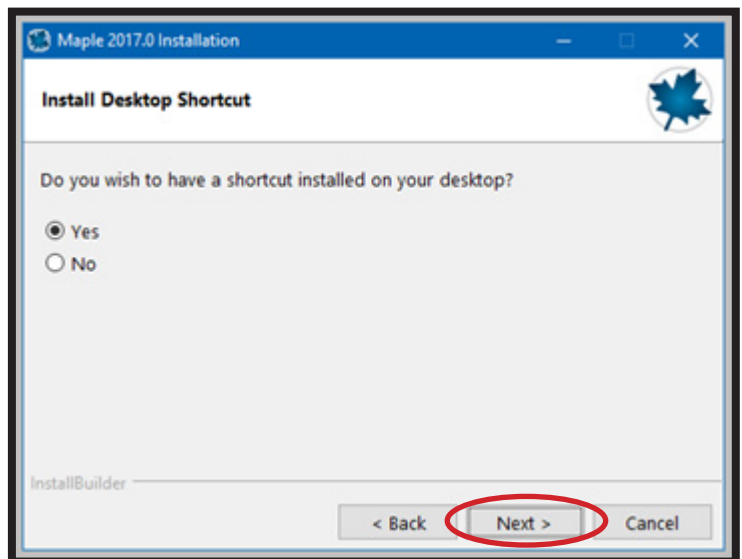

5. In the **Install Desktop Shortcut** windows choose **Yes** or **No** next to **Do you wish to have a shortcut installed on your desktop?** and then click **Next**.