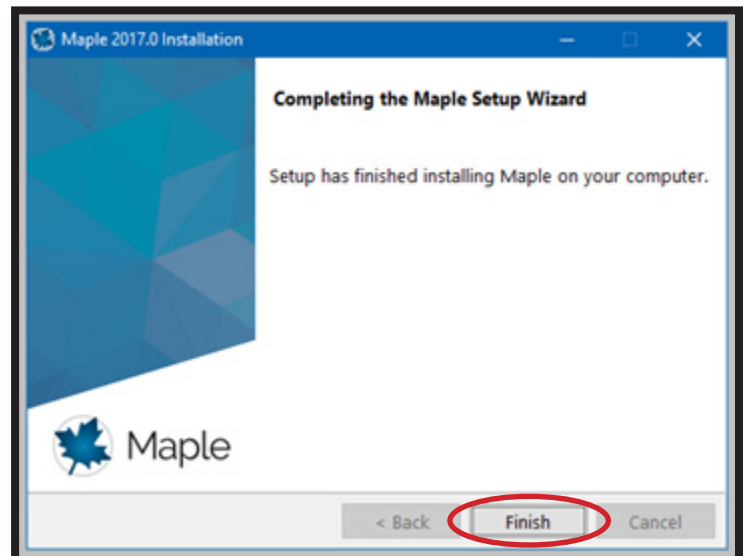

11. In the **Pre-Installation Summary** window click **Next**.

12. You should now see **Maple 2017** installing.

13. In the **Completing the Maple Setup Wizard** window, click **Finish**.

CONTACT INFORMATION